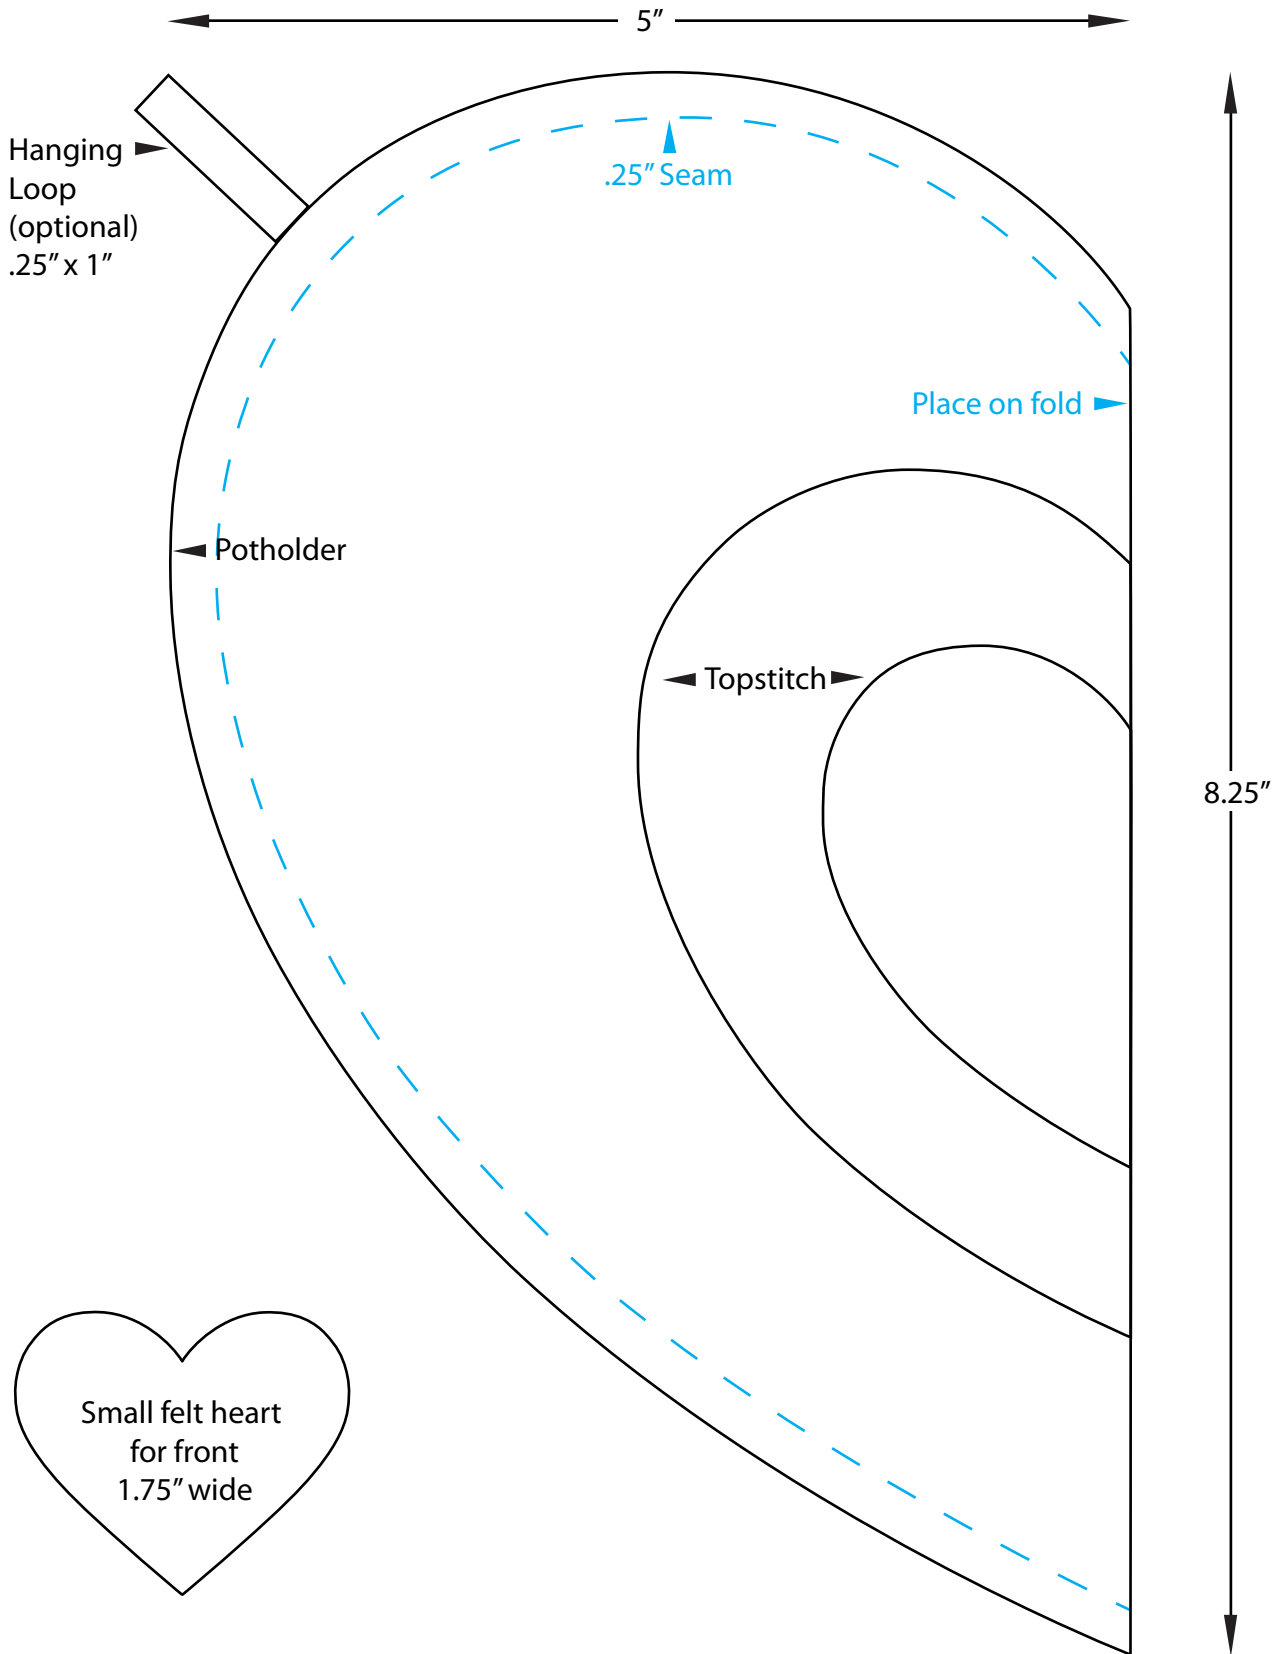

Heart Pot Holder Template

Cut size on folded fabric: 5" x 8.25"
Finished size approx: 9.5" x 7.75"
Seam allowance: .25"